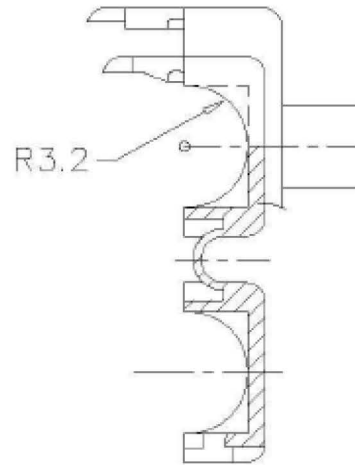

THIS IS A C.A.D. GENERATED DRAWING
DO NOT MAKE MANUAL REVISIONS TO MASTER.

* UNLESS OTHERWISE SPECIFIED TOLERANCES
ON DECIMAL IS: ANGLE .XX ± 0.1°

UNIT: MM .XX ± 0.1
.XXX ± 0.05

ORDERING INFORMATION:

COLOUR	Part Number
Grey	RJ45-SR-R-GREY
Blue	RJ45-SR-R-BLUE
Yellow	RJ45-SR-R-YELLOW
Green	RJ45-SR-R-GREEN
Black	RJ45-SR-R-BLACK
Purple	RJ45-SR-R-PURPLE
White	RJ45-SR-R-WHITE
Orange	RJ45-SR-R-ORANGE
Red	RJ45-SR-R-RED

THIS SERIES FULLY CONFORMS TO THE
EUROPEAN UNION DIRECTIVES 2002/95/EC
AND 2002/96/EC FOR RoHS COMPLIANCY.

Technical
Data Sheet

DRAWN Johnny		DATE 03-23-13	
APPROVED		DATE	
SCALE	SHEET OF 1 OF 1	REV: 1.0	
DRAWING No			