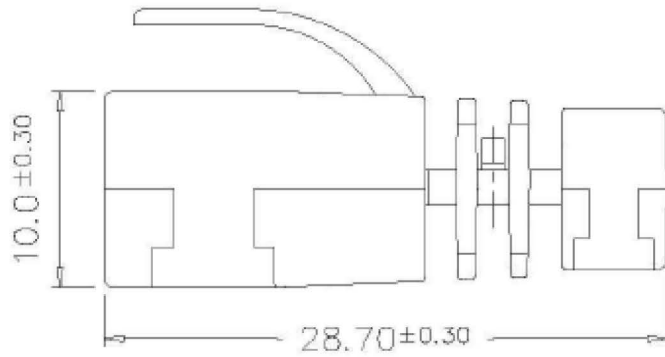

THIS IS A C.A.D. GENERATED DRAWING
DO NOT MAKE MANUAL REVISIONS TO MASTER.

* UNLESS OTHERWISE SPECIFIED TOLERANCES
ON DECIMAL IS: ANGLE .XX ± 0.1°

UNIT: MM .XX ± 0.1
.XXX ± 0.05

ORDERING INFORMATION:

COLOUR	Part Number
Grey	RJ45-SR-R-GREY
Blue	RJ45-SR-R-BLUE
Yellow	RJ45-SR-R-YELLOW
Green	RJ45-SR-R-GREEN
Black	RJ45-SR-R-BLACK
Purple	RJ45-SR-R-PURPLE
White	RJ45-SR-R-WHITE
Orange	RJ45-SR-R-ORANGE
Red	RJ45-SR-R-RED

THIS SERIES FULLY CONFORMS TO THE
EUROPEAN UNION DIRECTIVES 2002/95/EC
AND 2002/96/EC FOR RoHS COMPLIANCY.

Technical
Data Sheet

DRAWN Johnny		DATE 03-23-13	
APPROVED		DATE	
SCALE	SHEET OF 1 OF 1	REV: 1.0	
DRAWING No			