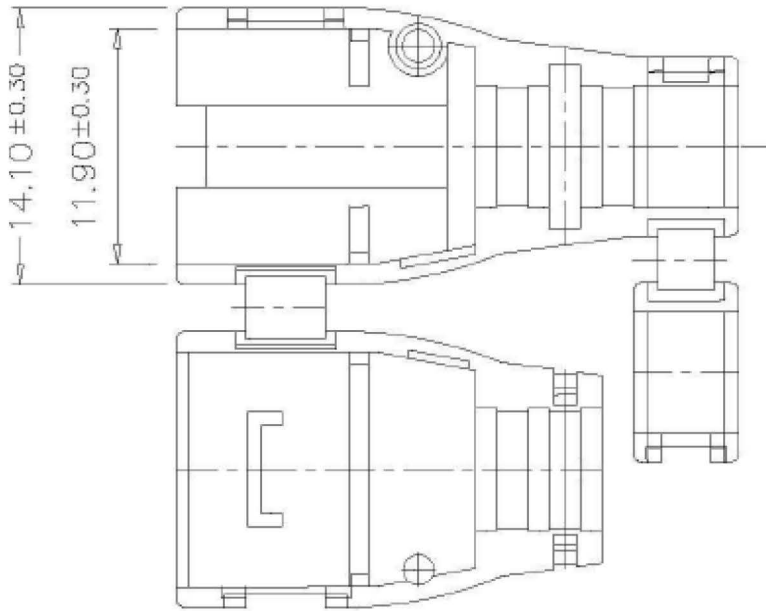

THIS IS A C.A.D. GENERATED DRAWING
DO NOT MAKE MANUAL REVISIONS TO MASTER.

* UNLESS OTHERWISE SPECIFIED TOLERANCES
ON DECIMAL IS: ANGLE .XX ± 0.1°

UNIT: MM .XX ± 0.1
.XXX ± 0.05

ORDERING INFORMATION:

COLOUR	Part Number
Grey	RJ45-SR-R-GREY
Blue	RJ45-SR-R-BLUE
Yellow	RJ45-SR-R-YELLOW
Green	RJ45-SR-R-GREEN
Black	RJ45-SR-R-BLACK
Purple	RJ45-SR-R-PURPLE
White	RJ45-SR-R-WHITE
Orange	RJ45-SR-R-ORANGE
Red	RJ45-SR-R-RED

THIS SERIES FULLY CONFORMS TO THE
EUROPEAN UNION DIRECTIVES 2002/95/EC
AND 2002/96/EC FOR RoHS COMPLIANCY.

Technical
Data Sheet

DRAWN Johnny		DATE 03-23-13	
APPROVED		DATE	
SCALE	SHEET OF 1 OF 1	REV: 1.0	
DRAWING No			